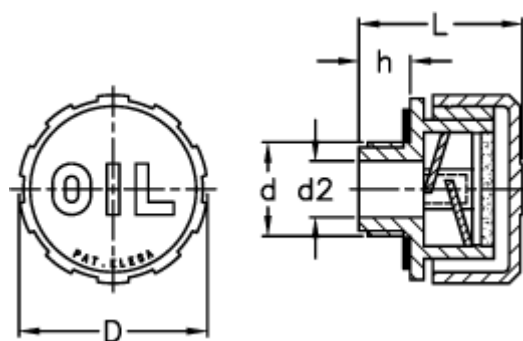

Data Sheet

Article number: 2311053997

Description: E+G Breather plug
SFP.30-22x1,5+F FOAM

Measures

D = 31

d = M22x1,5

d2 = 12

h = 9.5

L = 29.5